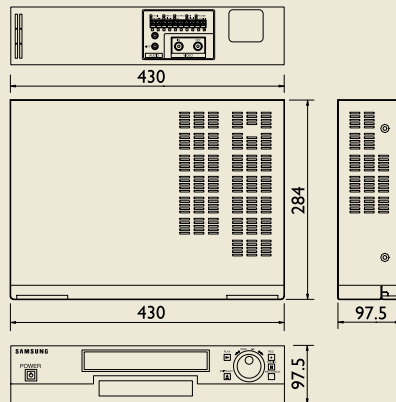

Video Security Systems

SVR-24 / SVR-960

Specifications

MODEL		SVR-24	SVR-960
Video	Recording Method	Double-Azimuth Rotary 4 Head Helical Scanning System	
	Input/Output	1.0Vp-p(Unbalanced), 75 (BNC type)	
	Horizontal Resolution	Color : 300 TV Lines, B/W : 350 TV Lines	
	Head	26 μm DA Head(EP Head) Diamond Like Carbon	
Audio	Input(RCA Jack)	-8dBm, 600	
	Output(RCA Jack)	-8dBm	
	S/N Ratio	40dB(2Hr Mode)	
	Frequency Response	50 ~ 10,000Hz(2Hr Mode)	
Tape Speed		33.35mm/sec (2Hr Mode)	
Recording Playback Time		2, L12, L24, 36Hr(T-120)	2, L12, L24, 36, 48, 72, 84, 120 168,240,480, 720, 960Hr(T-120)
Audio Recording Time		2, L12, L24Hr	
Alarm Recording Function		2, L12, L24Hr Mode	
High Speed Rewind		100sec ~ 190sec(T-120)	
Control		JOG/Shuttle Control	
Connectors	Terminal Input	Alarm, Alarm Reset, Series, 1-Shot REC	
	Terminal Output	Alarm, Trigger, Tape End, Series	
Operating Temperature		5~40	
Operating Humidity		Less than 80%	
Power Requirements		AC100~240V, 60Hz	
Power Consumption		16W	
Weight		Approx. 4.3Kg	
Dimension(W x H x D)		430 x 97.5 x 284mm	

Dimensions

SVR-960N

SVR-24N

ISO9001-1994
File No.: A8150

SAMSUNG

ELECTRONICS

Samsung Headquarters

Samsung Electronics Co., Ltd.
416, Maetan-3Dong, Paldal-Gu
Suwon City, Kyungki-Do, Korea 442-742
TEL : 82-31-200-5443 FAX : 82-31-200-5594
<http://samsungelectronics.com/cctv>

Distributed by:

* Design and specifications are subject to change without notice.